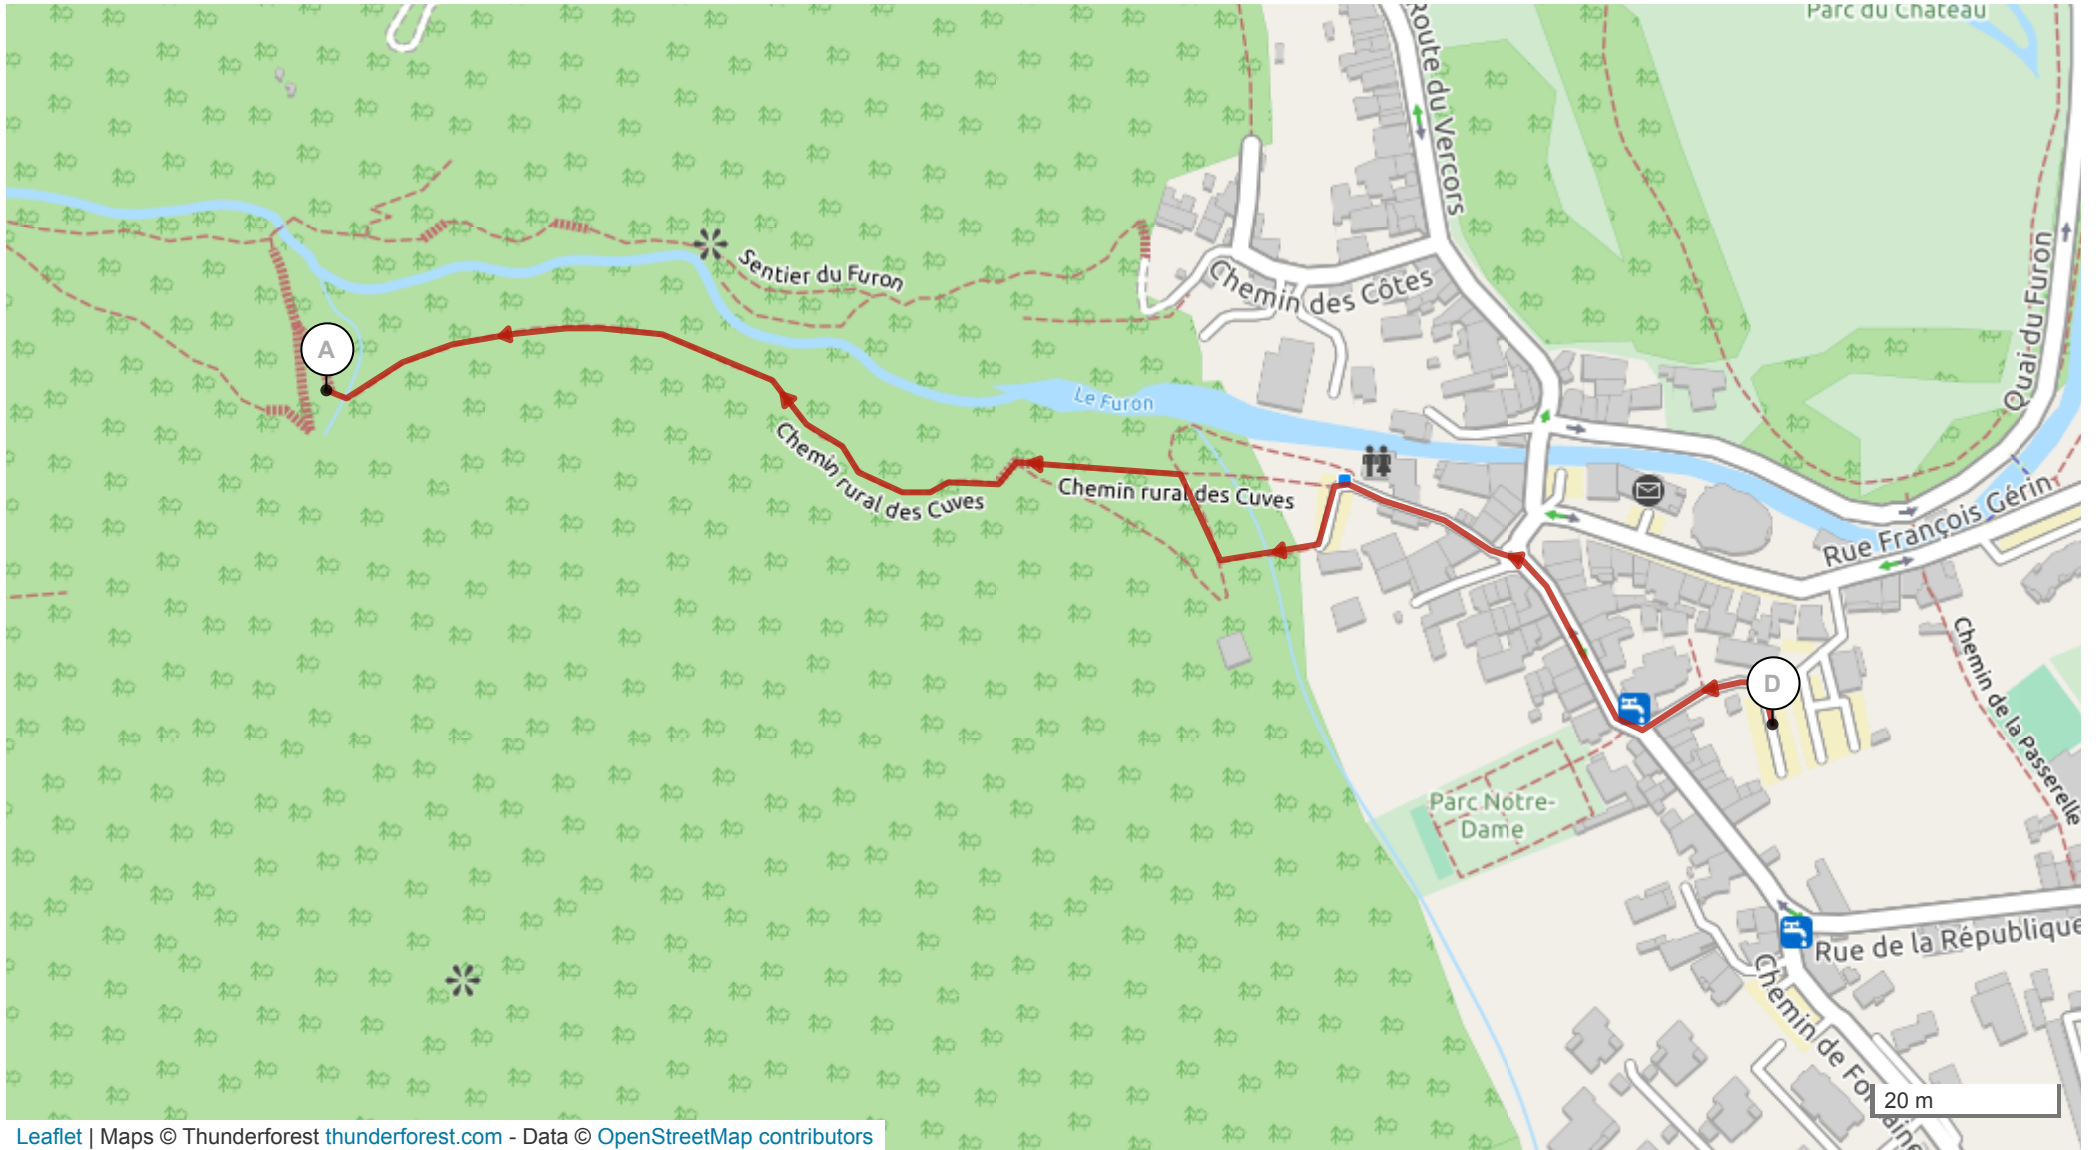

# 12995585 | Marche | Chemin\_Parking\_Direction\_Entrée\_des\_grottes

Sassenage -> Sassenage

0.752 km ↑ 114 m ↓ 0 m ▲ 213 m ▼ 327 m

Leaflet | Maps © Thunderforest thunderforest.com - Data © OpenStreetMap contributors

© 2021 Openrunner